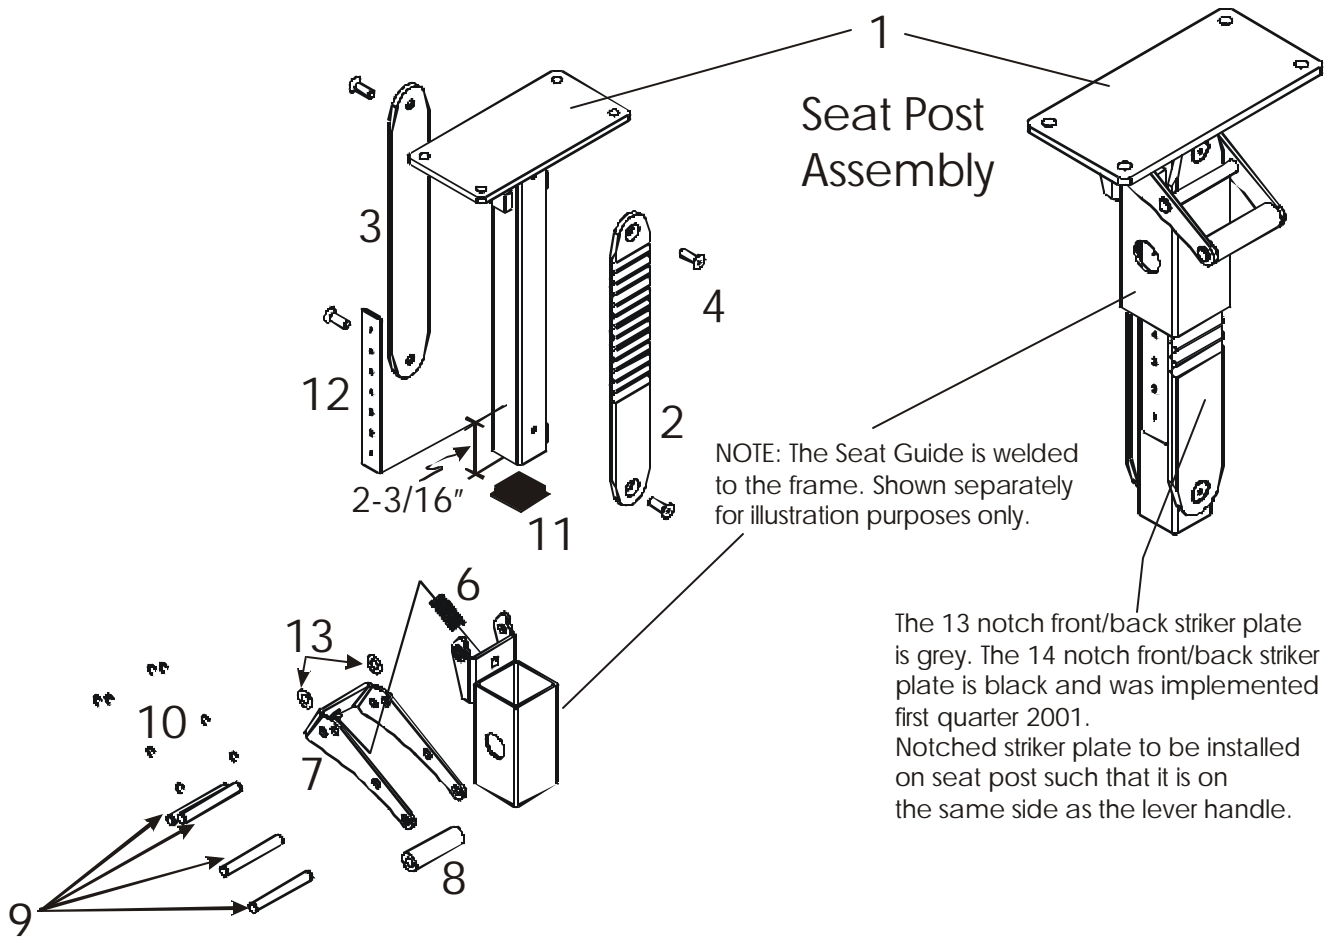

STRENGTH 9000 SERIES TRAINING EQUIPMENT

SU35 Seat Post Assembly - S/N 64972-Above

BILL OF MATERIALS			
Item No.	Qty.	Part Number	Description
1	1	AK50-S0028-0000	Seat post assembly
2	1	OK50-P0547-0000	Front striker plate (14 notch)
3	1	OK50-P0548-0000	Back striker plate
4	4	0017-00101-1655	5/16" x 24 flat bolt
6	1	0017-00009-1079	Spring
7	1	OK50-P0550-0000	Lever release
8	1	0017-00042-1089	Rubber grip
9	4	OK50-P0551-0000	Grooved pin
10	8	0017-00100-0190	Retaining clips
11	1	0017-00042-0944	1-1/2" x 1-1/2" End cap
12	1	M051-00363-A000	Number strip
13	2	0017-00104-0373	Nylon washer