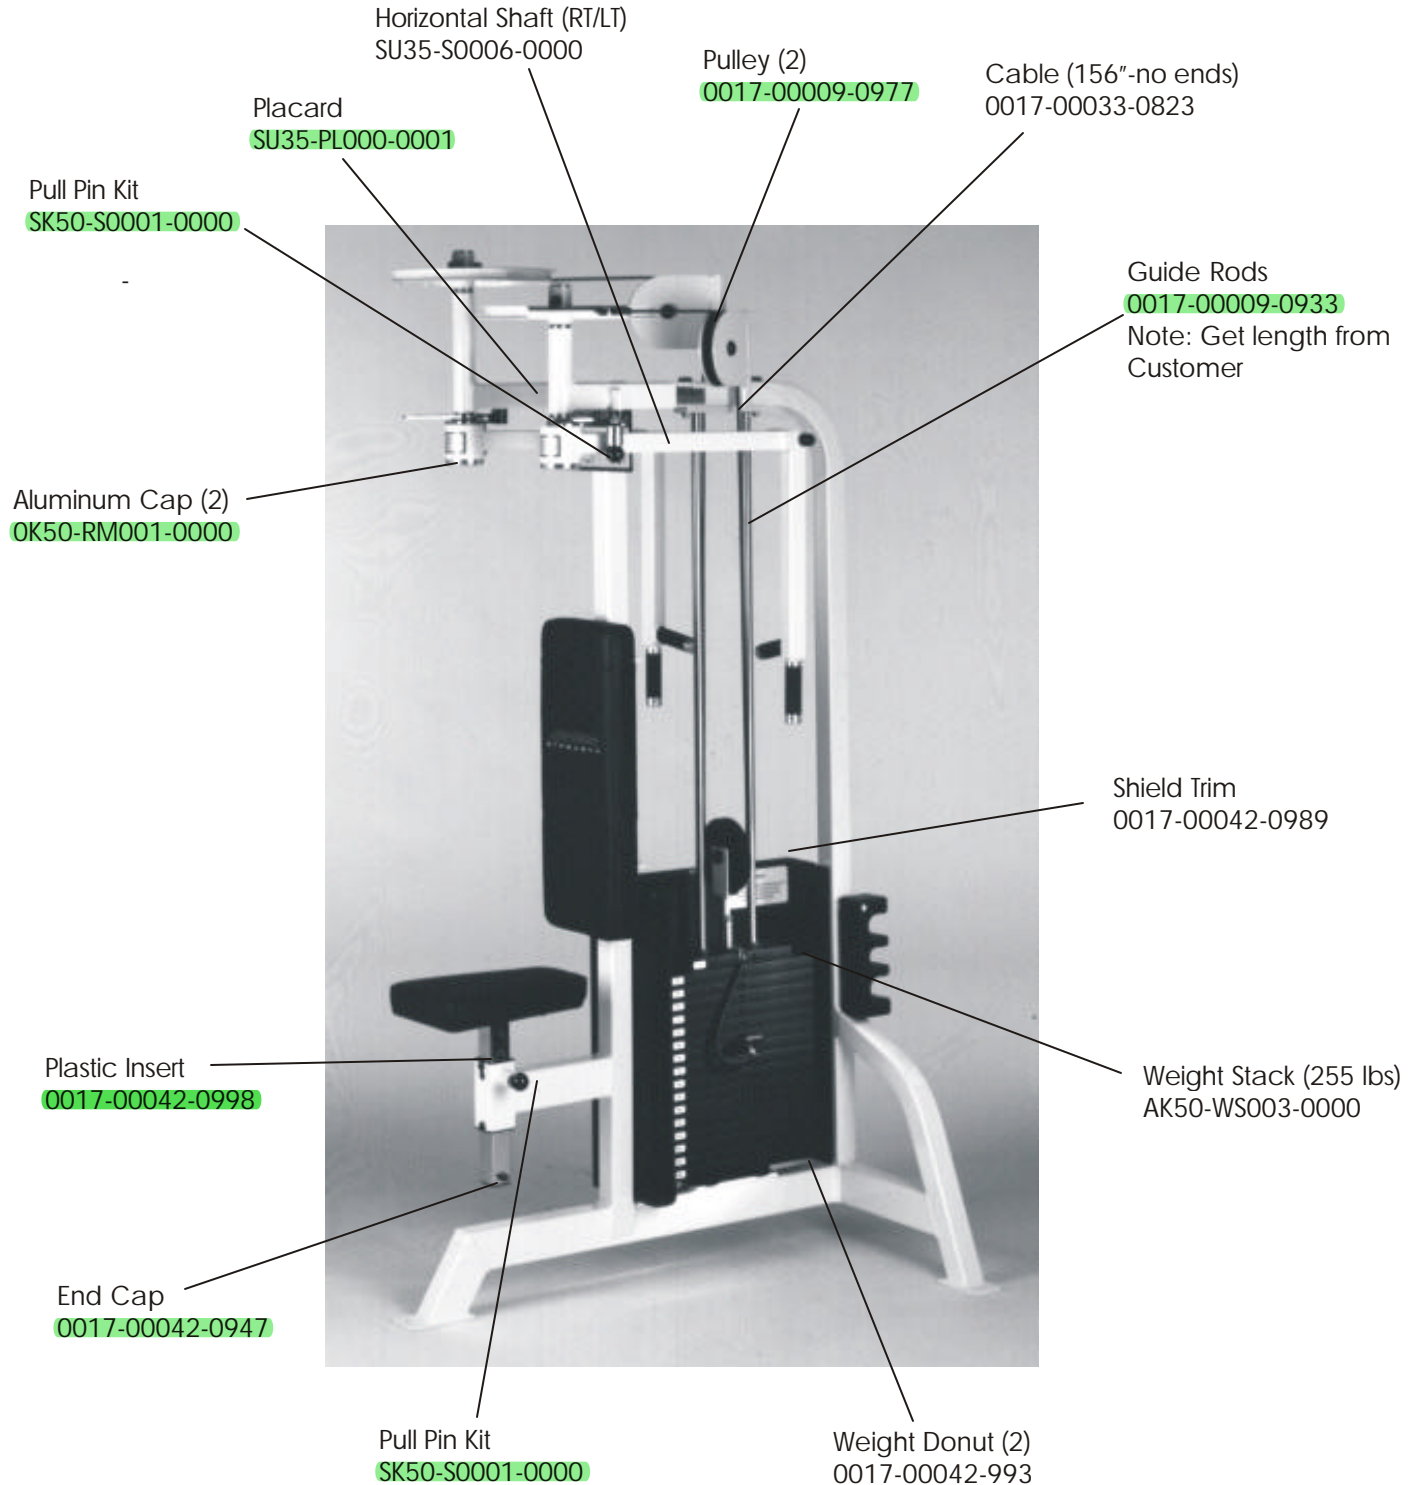

# STRENGTH 9000 SERIES TRAINING EQUIPMENT

## SU35 Rear Deltoid/Pectoral Fly