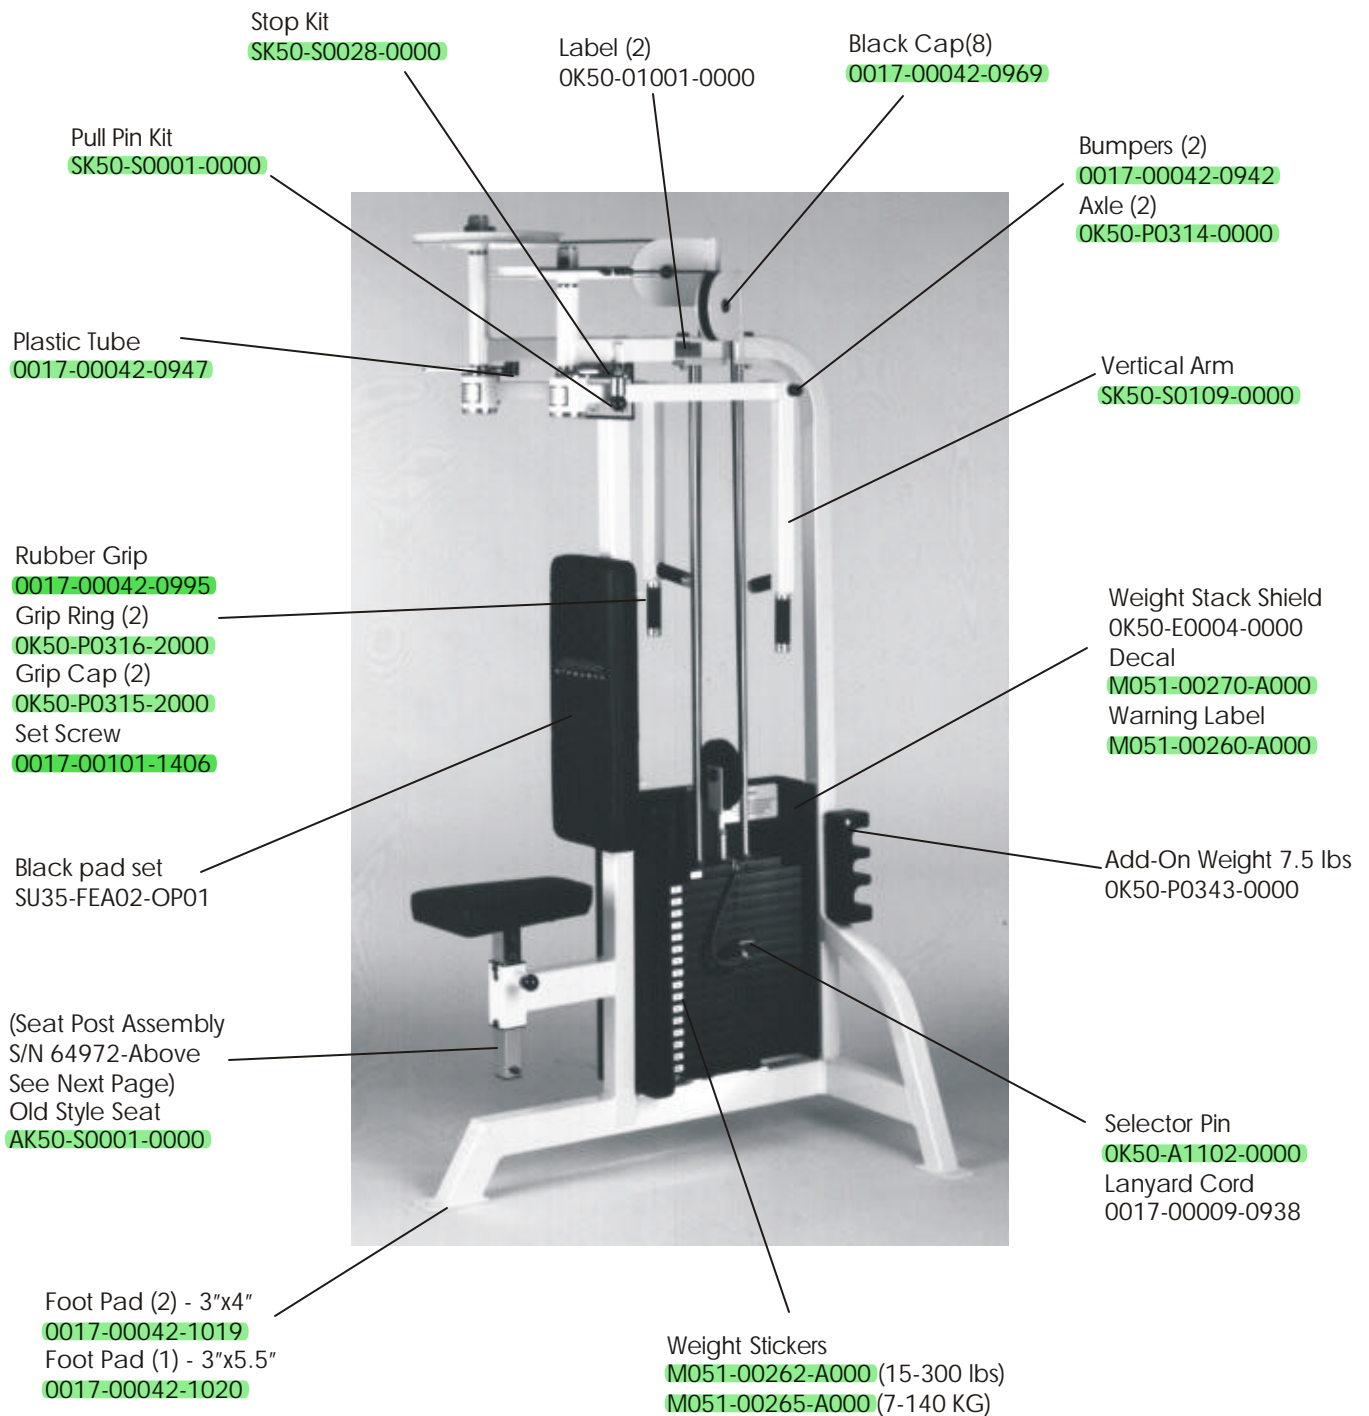

# STRENGTH 9000 SERIES TRAINING EQUIPMENT

## SU35 Rear Deltoid/Pectoral Fly